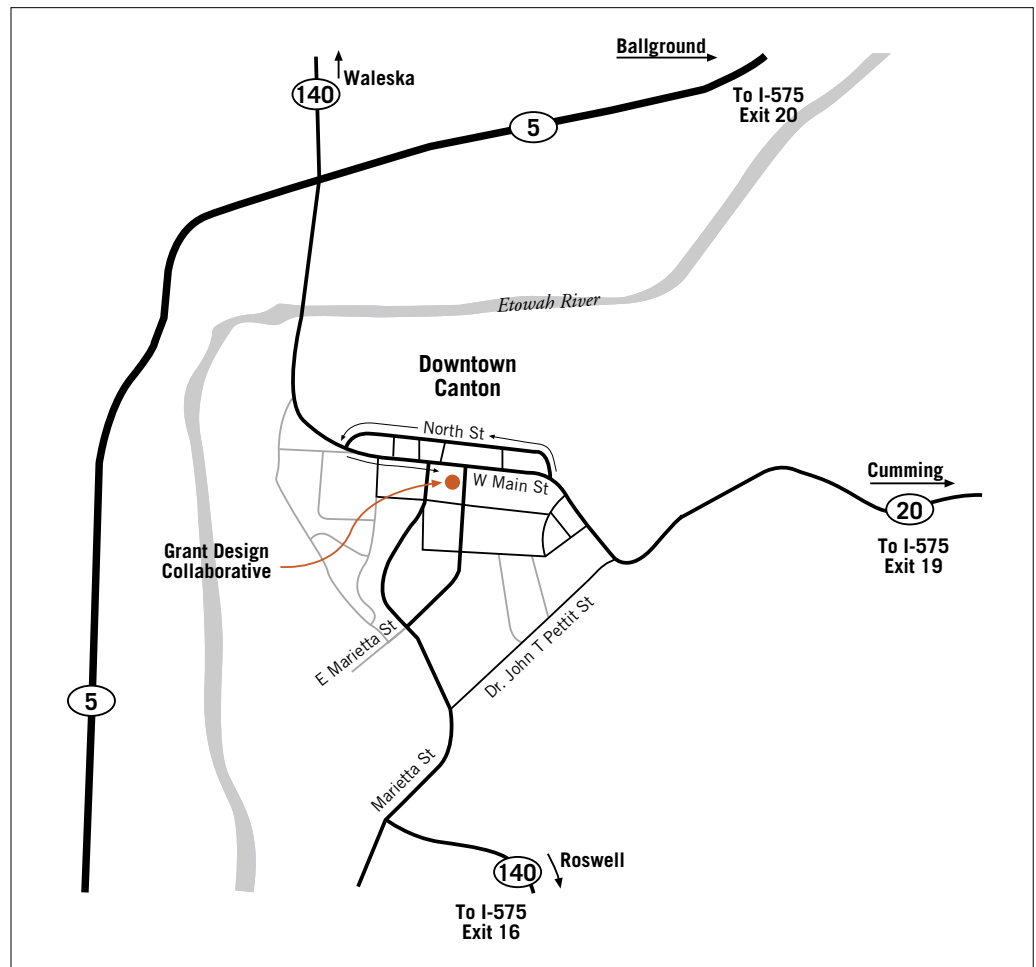

○ grant.

*Directions to Grant Design Collaborative from Atlanta, Marietta, Woodstock and areas South*

- From I-75 North, take I-575 North (exit 268) to Canton.
- Take exit 16 and merge to right hand lane. (*This exit can be tricky - keep in right hand lane*). Take this exit to the bottom of the hill and turn left on Highway 140.
- Turn right onto Marietta Street at the first light. Cross the railroad tracks and turn right onto East Marietta Street at the first four-way stop. Take East Marietta Street up the hill towards the center of the downtown area.
- Grant Design Collaborative is located on the left at 111 East Marietta Street. It is a three story gold brick building. You will see the large “grant” letters on the building just outside our entrance. Enter the double doors on the ground floor. The reception area is on the second floor.